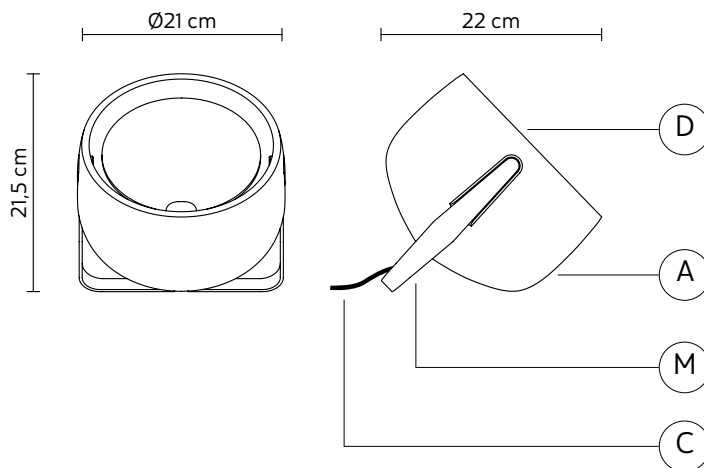

DIFFUSER "D"

material	plexiglass	
----------	------------	--

ELECTRICAL CABLE "C"

colour	black	
--------	-------	---

ELECTRICAL SYSTEM*

socket	E27
source	1 x max 5W LED*
energy class	from A to A++

*we recommended to use milk-white bulbs, dimensions Ø45mm h 73mm

PACKAGING

n° cartons	1
net weight/kg	1,5
gross weight/kg	3,45
packaging/cm	34x34x37

LIGHT EMISSION

unidirectional

COMPLIANT WITH

IEC	60598-1:2014
EN	60598-1:2015
	
degree of protection bulb	IP20 not provided