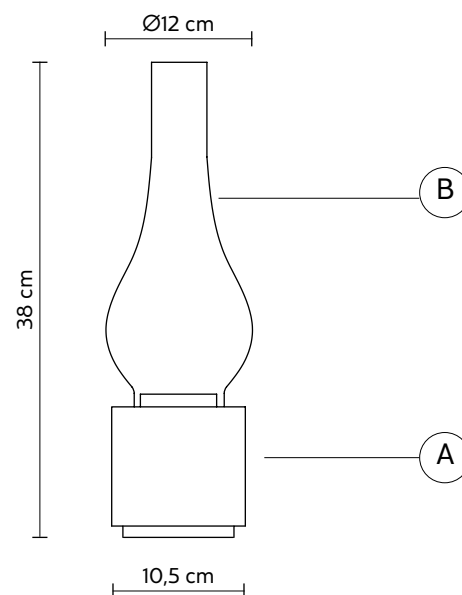

AMARCORD table lamp

Matteo Ugolini design

year 2018

DATA SHEET - CT121 BF INT

BASE "A"

| | | |
|----------|----------|---|
| material | concrete |  |
| colour | white | |

DIFFUSER "B"

| | | |
|----------|--------|---|
| material | glass |  |
| colour | smoked | |

PACKAGING

| | |
|-----------------|---------------------------|
| n° cartons | 2 |
| net weight/kg | 1,9 (A+B) |
| gross weight/kg | 2,2 (A+B) |
| packaging/cm | 21x21x20(A) - 24x24x39(B) |

LIGHT EMISSION

unidirectional

| | |
|---|----------|
|  | direct |
|  | filtered |
|  | indirect |
|  | absence |

COMPLIANT WITH

| | |
|-----|---|
| IEC | 60598-1:2014 |
| EN | 60598-1:2015 |
| |     |

degree of protection
bulb IP20
optional