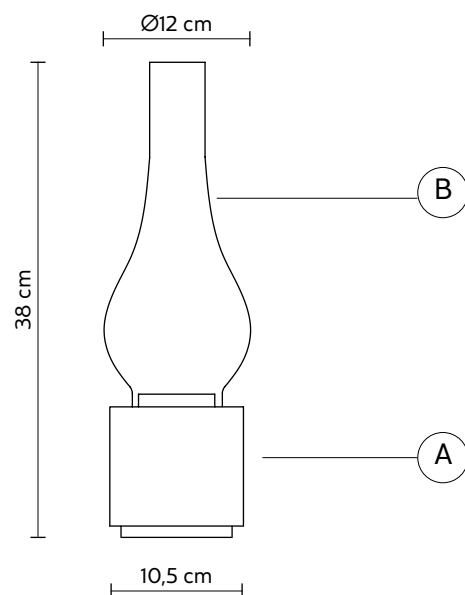

AMARCORD table lamp

Matteo Ugolini design

year 2016

DATA SHEET - CT121 1G INT

BASE "A"

material	concrete	
colour	dove grey	

DIFFUSER "B"

material	glass	
colour	smoked	

ELECTRICAL CABLE

colour	transparent	
--------	-------------	---

ELECTRICAL SYSTEM

socket	E27
source	1 x max 52W
energy class	from E to A++

PACKAGING

n° cartons	2
net weight/kg	1,9 (A+B)
gross weight/kg	2,2 (A+B)
packaging/cm	21x21x20(A) - 24x24x39(B)

LIGHT EMISSION

unidirectional

COMPLIANT WITH

IEC	60598-1:2014
EN	60598-1:2015
	   
degree of protection	IP20
bulb	optional

article **700P***
tungsten filaments
E27 - 25/40W ≤60lumen
class E

***these items are special,
decorative bulbs not for
illumination purposes**