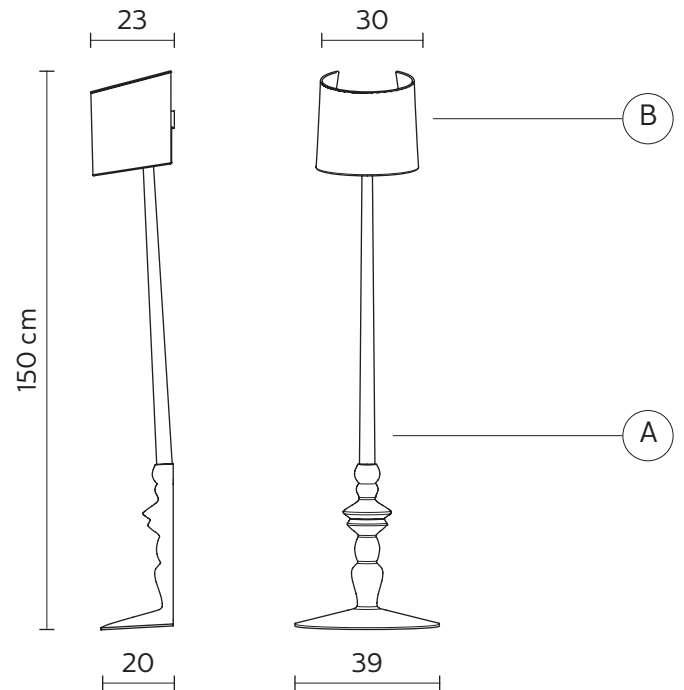

ALÌ E BABÀ floor lamp

Matteo Ugolini design

year 2009/2010

TECHNICAL SHEET - H6025CBS

STRUCTURE "A"

material	ceramic	
colour	glossy white	

SHADE "B"

material	linen	
colour	white	

ELECTRICAL CABLE "C"

material	PVC	
colour	transparent	

ELECTRICAL SYSTEM

socket	E27
source	max 1x70w
energy class	from E to A++

PACKAGING

nr. of collis	1
net weight/kg	3,25
gross weight/kg	8,65
packaging/cm	37x62x123

EMISSION OF LIGHT

one-directional

	direct
	filtered
	indirect
	none

CERTIFICATION

IEC	60598-1:2008
EN	60598-1:2008 + A11:2009

IP rate	IP20
bulb	not provided

COLLECTION

available also as: tavolo, wall lamp and suspension