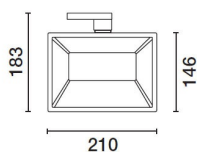

Last information update: May 2018

large body - warm white - wall washer optic

Product code

P027

Technical description

Adjustable spotlight with adapter for installation on electrified track for a linear PCB LED lamp with a Warm White (3000K) tone. Product complete with super pure anodized aluminium reflector to guarantee wall washer light distribution for vertical downlight wall illumination. DALI ballast integrated in the body. Die-cast aluminium optical assembly. Rotates 360° about the vertical axis and tilts 90° relative to the horizontal plane. Passive heat dissipation. Option of installing an accessory asymmetric screen.

Installation

On an electrified track or base

Dimension (mm)

210x146

Colour

Black (04) | Black/White (47)

Weight (Kg)

2.11

Mounting

three circuit track|ceiling surface

Wiring

Product complete with electronic components

Complies with EN60598-1 and pertinent regulations

IP20 IP40 for optical assembly

Product configuration: P027

Product characteristics

Total lighting output [Lm]: 2880
Total power [W]: 48.1
Luminous efficacy [Lm/W]: 59.9
Life Time: 50,000h - L80 - B10 (Ta 25°C)

Total luminous flux at or above an angle of 90° [Lm]: 0
Emergency luminous flux [Lm]: /
Voltage [V]: -
Number of optical assemblies: 1

Optical assembly Characteristics Type 1

Light Output Ratio (L.O.R.) [%]: 80
Lamp code: LED
ZVEI Code: LED
Nominal power [W]: 43
Nominal luminous [Lm]: 3600
Lamp maximum intensity [cd]: /
Beam angle [°]: /

Number of lamps for optical assembly: 1
Socket: /
Ballast losses [W]: 5.1
Colour temperature [K]: 3000
CRI: 80
Wavelength [Nm]: /
MacAdam Step: 2