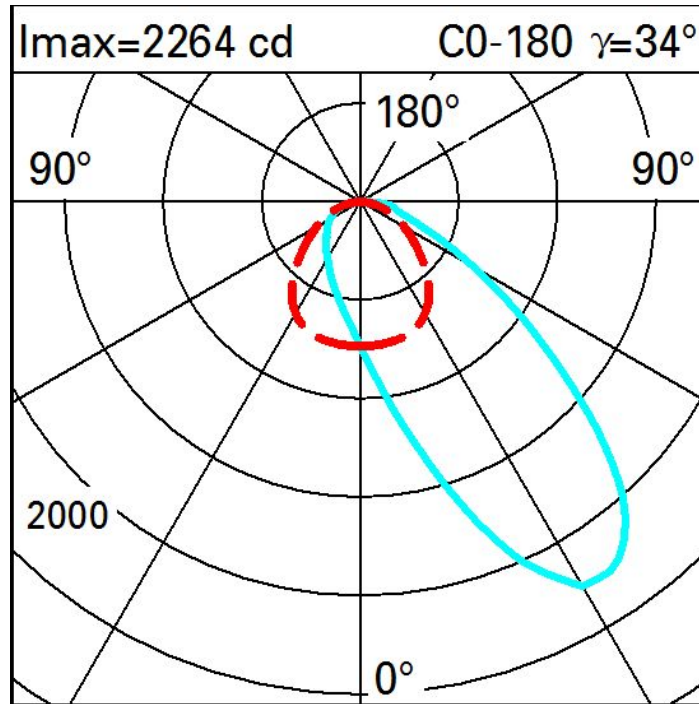

Total lighting output [Lm]: 2880
 Total power [W]: 48.1
 Luminous efficacy [Lm/W]: 59.9
 Life Time: 50,000h - L80 - B10 (Ta 25°C)

Total luminous flux at or above an angle of 90° [Lm]: 0
 Emergency luminous flux [Lm]: /
 Voltage [V]: -
 Number of optical assemblies: 1

Optical assembly Characteristics Type 1

Light Output Ratio (L.O.R.) [%]: 80
 Lamp code: LED
 ZVEI Code: LED
 Nominal power [W]: 43
 Nominal luminous [Lm]: 3600
 Lamp maximum intensity [cd]: /
 Beam angle [°]: /

Number of lamps for optical assembly: 1
 Socket: /
 Ballast losses [W]: 5.1
 Colour temperature [K]: 3000
 CRI: 80
 Wavelength [Nm]: /
 MacAdam Step: 2

Polar

Illuminances

Lux Wall distance = 1m

3																					
	3	7	15	36	83	150	153	74	31	15	8										
2	5	10	20	41	83	163	253	161	66	26	11										
	6	10	18	33	59	111	188	179	98	44	20										
1	6	9	14	24	39	65	104	122	93	54	28										
	5	7	11	17	25	38	58	74	69	51	31										
0																					
	m	-2	-1	0	1	2	3														