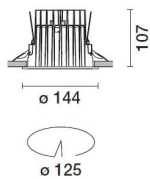

**Installation**

Recessed using torsion springs which allow easy installation in false ceilings with thickness ranging from 1 mm to 25 mm.

**Dimension (mm)**

Ø144x107

**Colour**

White/Aluminium (39)

**Weight (Kg)**

On the visible part of the product once installed

**Product configuration: N245****Product characteristics**

Total lighting output [Lm]: 1859  
Total power [W]: 23.7  
Luminous efficacy [Lm/W]: 78.5  
Life Time: 50,000h - L80 - B10 (Ta 25 °C)