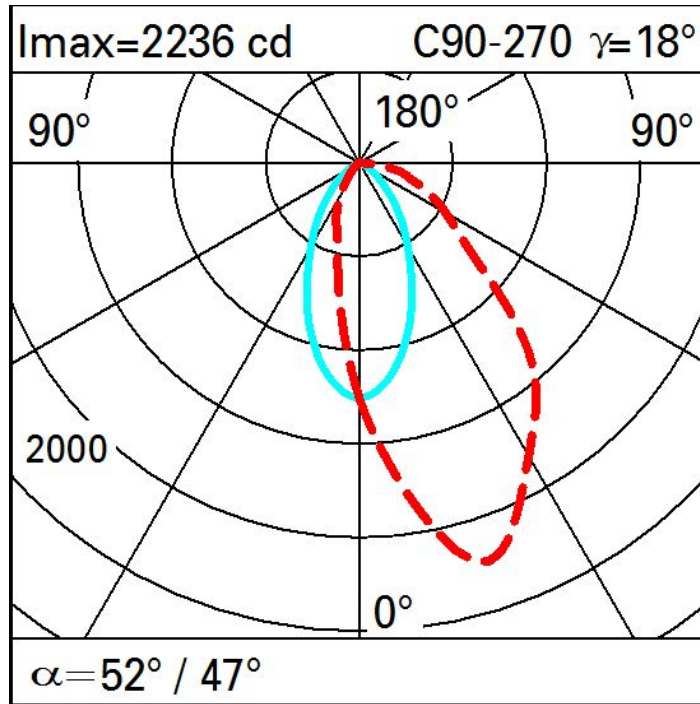

Last information update: May 2018

**wall-washer luminaire - Ø 125 mm - warm white - frame****Product code**

N245

**Technical description**

Recessed round wall-washer luminaire designed to use a LED lamp with C.O.B. technology. Version with rim for surface-mounting. Reflector vacuum-metallised with aluminium vapours and finished with a protective anti-scratch layer to create a vertical downward beam of light. Die-cast aluminium body and passive dissipation system. Product complete with C.O.B. LED lamp in warm white colour tone 3000K.

On the visible part of the product once installed

**Product configuration: N245****Product characteristics**

Total lighting output [Lm]: 1859  
Total power [W]: 23.7  
Luminous efficacy [Lm/W]: 78.5  
Life Time: 50,000h - L80 - B10 (Ta 25 °C)

Total luminous flux at or above an angle of 90° [Lm]: 0  
Emergency luminous flux [Lm]: /  
Voltage [V]: -  
Number of optical assemblies: 1

**Optical assembly Characteristics Type 1**

Light Output Ratio (L.O.R.) [%]: 62  
Lamp code: LED  
ZVEI Code: LED  
Nominal power [W]: 21  
Nominal luminous [Lm]: 3000  
Lamp maximum intensity [cd]: /  
Beam angle [°]: /

Number of lamps for optical assembly: 1  
Socket: /  
Ballast losses [W]: 2.7  
Colour temperature [K]: 3000  
CRI: 80  
Wavelength [Nm]: /  
MacAdam Step: 2

Polar

Illuminances

Lux      Wall distance = 1m