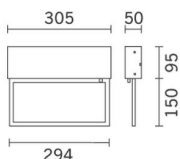

Last information update: May 2018

**Wall-mounted emergency indication luminaire - LED - Self-Testing**

**Product code**  
MU35

**Technical description**

Luminaire with LED lamp for indicating escape routes. Wall-mounted in a parallel position. White finish, shaped sheet steel component holder structure. Permanent operation (always on - SA); in event of blackouts guarantees an emergency autonomy of 3 hours with the battery fully charged. Sign visible from a distance of 25m (in compliance with UNI EN 1838). Self-test mode. LED warning lamp with function that indicates which devices are operating correctly and if there are any faults. For explanations of all the operating warning lamp functions, see the instructions sheet. Ni-Cd battery with 24 hour recharge time. Indicator screens available with a separate code (pictogram design L22).

**Installation**

Wall-mounted - by removing the cover safety guard and fixing the structure to the surface using screws and screw anchors (not supplied).

**Dimension (mm)**

305x50x95

**Colour**

White (01)

**Mounting**

Complies with EN60598-1 and pertinent regulations

**Product characteristics**

Total lighting output [Lm]: 35  
Total power [W]: 1  
Luminous efficacy [Lm/W]: 35.0  
Number of optical assemblies: 1

Total luminous flux at or above an angle of 90° [Lm]: 0  
Emergency luminous flux [Lm]: /  
Voltage [V]: -

**Optical assembly Characteristics Type 1**

Light Output Ratio (L.O.R.) [%]: /  
Lamp code: /  
ZVEI Code: LED  
Nominal power [W]: 1  
Nominal luminous [Lm]: 35  
Lamp maximum intensity [cd]: /  
Beam angle [°]: /