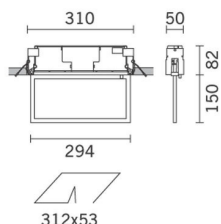

Last information update: May 2018

Ceiling-recessed emergency indication luminaire - LED - Self-Testing

Product code

MU31

Technical description

Luminaire with LED lamp for indicating escape routes. Ceiling-recessed installation. Body frame with white finish, shaped steel, perimeter surface edging. Plastic component holder box. Permanent operation (always on - SA); in event of blackouts guarantees an emergency autonomy of 3 hours with the battery fully charged. Sign visible from a distance of 25m (in compliance with UNI EN 1838). Self-test mode. LED warning lamp with function that indicates which devices are operating correctly and if there are any faults. For explanations of all the operating warning lamp functions, see the instructions sheet. Ni-Cd battery with 24 hour recharge time. Indicator screens available with a separate code (pictogram design L22).

Installation

Ceiling-recessed - by inserting the device into the relative slot using the steel wire spring, compatible with false ceilings between 10 and 30 mm thick.

Dimension (mm)

310x50x82

Colour

White (01)

Complies with EN60598-1 and pertinent regulations

Product characteristics

Total lighting output [Lm]: 35
 Total power [W]: 1
 Luminous efficacy [Lm/W]: 35.0
 Number of optical assemblies: 1

Total luminous flux at or above an angle of 90° [Lm]: 0
 Emergency luminous flux [Lm]: /
 Voltage [V]: -

Optical assembly Characteristics Type 1

Light Output Ratio (L.O.R.) [%]: /
 Lamp code: /
 ZVEI Code: LED
 Nominal power [W]: 1
 Nominal luminous [Lm]: 35
 Lamp maximum intensity [cd]: /
 Beam angle [°]: /