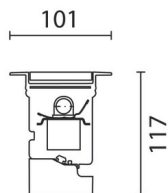

September 2012

**Linealuce - x 1W warm white 3100K - flood optic****Product code:**

BA65

**Technical description:**

Luminaire with direct wall-washer emission designed for use with LED sources. Monochromatic, with plate for 21x1W Warm White (3100K) LEDs, optic with plastic lenses, FLOOD version. Complete with lamp and built-in electronic ballast. Extruded aluminium body subjected to phosphochromatisation treatment, double primer, passivation at 120° C, die-cast aluminium end caps with 50/60 Shore A silicone gaskets subjected to post-cooling treatment at 200°C C. Acrylic liquid paint finish with high resistance to atmospheric agents and UV rays; baking at 150°C. The optical assembly is closed with sodium-calcium tempered transparent clear semi-acid finished glass with antislip properties (in compliance with R12 class according to DIN 51130), 4mm thickness, fixed with silicone. Alluminium outer casing for installation with technopolymer caps to be ordered separately Ready for through wiring by means of two PG11 nickel-plated brass cable clamps suitable for  $\varnothing$  6.5÷11mm cables contained in thermoplastic box fixed to the optical assembly. All external screws are made of stainless steel A2.

**Installation:**

Recessed installation in pavement, wall and ceiling with outer casing to be ordered separately.

**Dimension:**

117 x 101mm L=972mm

**Colour:**

Grey (15)

**Mounting:**

Ceiling recessed|Ground recessed|Wall recessed