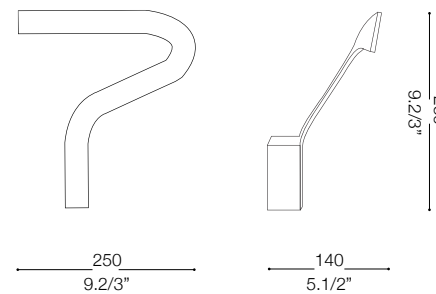

### LED

max 1 x 5W LED / 240V  
- 8021696116938 BIANCO  
- 8021696116488 CROMO