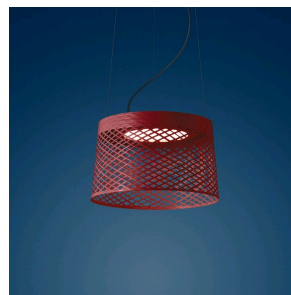

Twiggy Grid XL, outdoor

by Marc Sadler

FOSCARINI

DESCRIPTION

Foscarini and Marc Sadler's shared passion for research into new technologies has given rise to Twiggy, the iconic arched floor lamp which is available in an entire collection of lamps made of composite material on a lacquered fibreglass base. For outdoor use, the project has been completely redesigned in the lighting components and the aesthetics of the diffuser, which becomes woven in the outdoor Grid version. The reading and XL table version stand out for the successful synthesis of absolute formal simplicity and strong personality: using the same diffuser and the same base as the floor lamp, and a rod that develops vertically. Available in two colours to match with different settings.

MATERIALS

Coated fiberglass-based composite material, PMMA, coated metal and aluminium

COLORS

Carmine, Greige

Twiggy Grid XL, outdoor

technical details

FOSCARINI

Outdoor table lamp with direct down light. Diffuser and rod made of fibreglass-based composite material and liquid coated. The diffuser is made of ribbons of composite material manually plied onto the mould, and the overlapping tapes create the woven surface that is subsequently hand-coated. An additional layer of ribbon to complete the diffuser covers the lower and upper edges. A laser-engraved transparent PMMA sheet in the middle catches and diffuses the light emitted by the multichip LEDs installed along the perimeter of the aluminium frame which acts as a dissipator. An additional opaline PMMA disc screens the light. Round base in polyester powder coated metal for guaranteed superior resistance to UV rays, to the weather and to chemicals. Electrical cable coated in black neoprene for outdoor use, transformer on the cable, fitted with a Schuko plug and terminal board without push-button panel.

Twiggy Grid XL, outdoor
family

FOSCARINI

Twiggy Wood

Twiggy Elle

Twiggy Wood

Twiggy Grid Lettura

Twiggy Grid

Twiggy