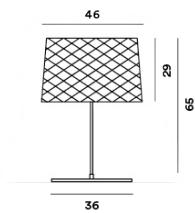

Twiggy Grid XL, outdoor

technical details

FOSCARINI

Outdoor table lamp with direct down light. Diffuser and rod made of fibreglass-based composite material and liquid coated. The diffuser is made of ribbons of composite material manually plied onto the mould, and the overlapping tapes create the woven surface that is subsequently hand-coated. An additional layer of ribbon to complete the diffuser covers the lower and upper edges. A laser-engraved transparent PMMA sheet in the middle catches and diffuses the light emitted by the multichip LEDs installed along the perimeter of the aluminium frame which acts as a dissipator. An additional opaline PMMA disc screens the light. Round base in polyester powder coated metal for guaranteed superior resistance to UV rays, to the weather and to chemicals. Electrical cable coated in black neoprene for outdoor use, transformer on the cable, fitted with a Schuko plug and terminal board without push-button panel.

Twiggy Grid XL

SCHEMATIC & LIGHT EMISSION

MATERIAL

Coated fibreglass-based composite material, PMMA, coated metal and aluminium

COLORS

ACCESSORIES

Twiggy Grid XL

LIGHT SOURCE

LED Included
31W (Mid power)
2700 K 2010 lm CRI>90

CERTIFICATIONS

CE □ IP 44 IP 65

ENERGY EFFICIENCY

A++