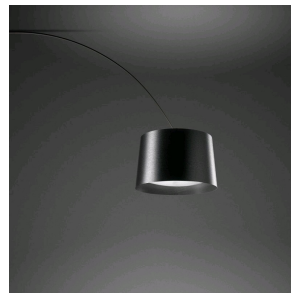

Twiggy Grid XL, outdoor
family

FOSCARINI

Twiggy