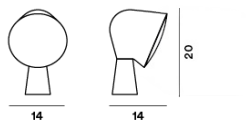

Binic, tavolo

technical details

FOSCARINI

Table lamp with direct light. Matt batch-dyed ABS base with metal ballast inside, upper part in glossy finish batch-dyed ABS with a white parabola and diffuser inside it, both in polycarbonate. ON/OFF switch on the transparent cable.

Binic

SCHEMATIC & LIGHT EMISSION

MATERIAL

Batch-dyed ABS and polycarbonate