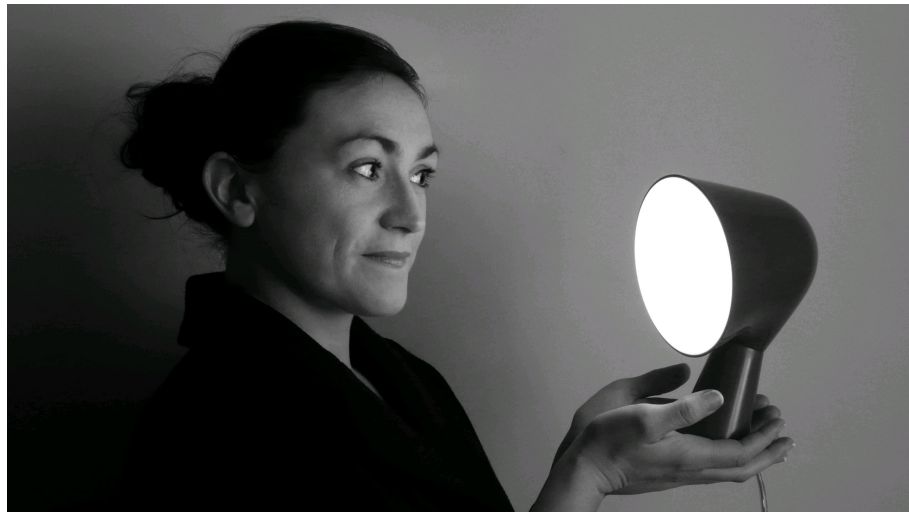

Binic, tavolo

Designer

FOSCARINI

IONNA VAUTRIN

After multiple European partnerships, and after receiving the “Grand Prix de la Création” in Paris in 2011, she opened her own studio, with an ambition to design immediate yet surprising objects, distinguished by the merger of industry and poetry.

Examples of this philosophy include the Binic table lamp, a small, friendly household spotlight, and the Chouchin family of lamps, with simple, familiar and complementary shapes and colours.