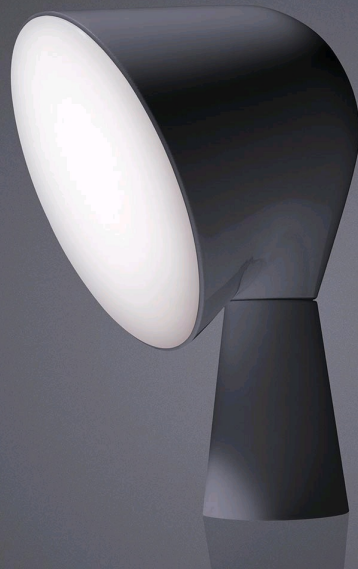

# Binic, tavolo

by Ionna Vautrin

FOSCARINI

## DESCRIPTION

Binic is the name of a small lighthouse on the coast of Brittany, the region the designer Ionna Vautrin comes from, which is the inspiring theme of this small table lamp filled with character. Its colorful and unusual shape whets the imagination and is immediately appealing. The round glossy finish upper volume is supported by a conical satin finish base, casting an intense and uniform spotlight downwards. With its palette of 6 trendy colours, Binic is in tune with the personality of whoever chooses his or her favourite version and it blends in seamlessly with a range of domestic environments and styles: a study, a child's or an adult's bedroom or a personal corner in a living room. A packaging designed by Ionna Vautrin herself, unique and fun like the lamp itself, suggests Binic as a "take away" object, to be given away as a present, or for personal use.

# Binic, tavolo

technical details

FOSCARINI

Table lamp with direct light. Matt batch-dyed ABS base with metal ballast inside, upper part in glossy finish batch-dyed ABS with a white parabola and diffuser inside it, both in polycarbonate. ON/OFF switch on the transparent cable.