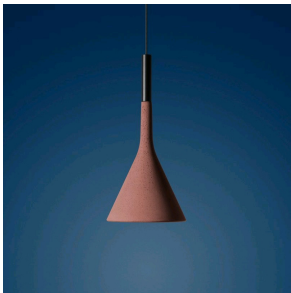

Aplomb Mini, sospensione

by Lucidi, Pevere

FOSCARINI

DESCRIPTION

Born from the desire to use rough concrete, typical of large modern buildings, to create a light object in slender, refined forms, the Aplomb lamp has been hugely successful ever since its inception. A special concrete formula which can be poured into slender moulds has produced an elegant and inimitable product, not simply in its characteristic upturned funnel shape but also in its surface material which is both rough and delicate to the touch. By using the same material, Foscarini proposes an even smaller version of the original suspension Aplomb lamp, which can be used alone or together with the matching larger model at home or in contract settings, over tables, work tops or islands. Aplomb mini is also made in three colours for endless combinations and contexts: grey, white and brown.

MATERIALS

Concrete

COLORS

Brown, Concrete Grey, White

Aplomb Mini, sospensione

technical details

FOSCARINI

Suspension lamp with direct light. Cement diffuser, consisting off a special amalgam colored with pigments, produced by pouring the fluid mixture into a mould rose with galvanized metal bracket and batch-dyed ABS cover. Canopy decentralisation kit - multiple canopy available (up to 9 suspension lamps).

Synergy with Foscarini research led to the birth of the Aplomb lamp collection, comprising shapes balanced between architecture and design made with an exclusive cement paste; Bahia, a sophisticated graphic sign and a bright game of lights and shadows; Lake, a coloured spot with an organic and asymmetric shape.

Aplomb Mini, sospensione

family

FOSCARINI

Aplomb

Aplomb

Aplomb Large

Aplomb