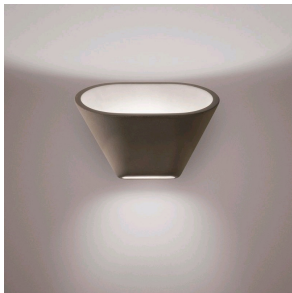

Aplomb Mini, sospensione

by Lucidi, Pevere

FOSCARINI

DESCRIPTION

Born from the desire to use rough concrete, typical of large modern buildings, to create a light object in slender, refined forms, the Aplomb lamp has been hugely successful ever since its inception. A special concrete formula which can be poured into slender moulds has produced an elegant and inimitable product, not simply in its characteristic upturned funnel shape but also in its surface material which is both rough and delicate to the touch. By using the same material, Foscarini proposes an even smaller version of the original suspension Aplomb lamp, which can be used alone or together with the matching larger model at home or in contract settings, over tables, work tops or islands. Aplomb mini is also made in three colours for endless combinations and contexts: grey, white and brown.

MATERIALS

Concrete

COLORS

Brown, Concrete Grey, White

Aplomb Mini, sospensione

technical details

FOSCARINI

Suspension lamp with direct light. Cement diffuser, consisting off a special amalgam colored with pigments, produced by pouring the fluid mixture into a mould rose with galvanized metal bracket and batch-dyed ABS cover. Canopy decentralisation kit - multiple canopy available (up to 9 suspension lamps).

Synergy with Foscarini research led to the birth of the Aplomb lamp collection, comprising shapes balanced between architecture and design made with an exclusive cement paste; Bahia, a sophisticated graphic sign and a bright game of lights and shadows; Lake, a coloured spot with an organic and asymmetric shape.

Aplomb Mini, sospensione

family

FOSCARINI

Aplomb

Aplomb

Aplomb Large

Aplomb