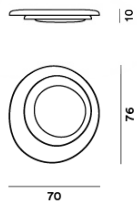

Wall and ceiling lamp with reflected and diffused light. Consisting of three matt white injection moulded polycarbonate egg-shaped plates fitted together asymmetrically. The largest plate works as the wall mounting plate, and the two central plates conceal the lighting technology part and electronic ballast.

Bahia LED

SCHEMATIC & LIGHT EMISSION

MATERIAL

injection moulded polycarbonate

COLORS

ACCESSORIES

Bahia

LIGHT SOURCE

LED included
43W Mid Power
2850 K 4850 lm CRI>90
Dimmable

CERTIFICATIONS

IP 20

ENERGY EFFICIENCY

A+