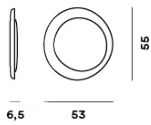

Bahia mini, parete

technical details

FOSCARINI

Wall and ceiling lamp with reflected and diffused light. Consisting of two matt white injection moulded polycarbonate egg-shaped plates fitted together asymmetrically. The largest plate works as the wall mounting plate, and the central one conceals the lighting technology part.

Bahia mini LED

SCHEMATIC & LIGHT EMISSION

MATERIAL

injection moulded polycarbonate

COLORS

ACCESSORIES

Bahia mini

LIGHT SOURCE

LED included
21W
2850 K 2425 lm CRI>90
Dimmable

CERTIFICATIONS

IP 20

ENERGY EFFICIENCY

A+