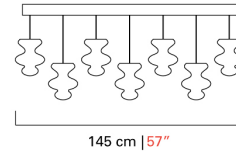

# 7222

---

COLLECTION	Spinn
TYPOLOGY	Suspension lamps
HEIGHT	64 cm <i>25 inc</i>
WIDTH	145 cm <i>57 inc</i>
DEPTH	20 cm <i>8 inc</i>
WEIGHT	14 Kg <i>31 lbs</i>
SWITCHINGS	1
BULBS	6 x 7 GU5.3 12V - dimmable - included <i>6 x 7 GU5.3 12V - dimmable - included</i>  7 x 5 G4 12V - dimmable - included <i>7 x 5 G4 12V - dimmable - included</i>
CERTIFICATIONS	UL - EAC - cULus
VENETIAN CRYSTAL	Caramel, Crystal, Gold
FINISHING	Polished Chrome

145 cm | 57"

20 cm | 8"

64 cm | 25 1/4"