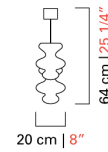

# 7222

---

COLLECTION	Spinn
TYPOLOGY	Suspension lamps
HEIGHT	64 cm <i>25 inc</i>
WIDTH	145 cm <i>57 inc</i>
DEPTH	20 cm <i>8 inc</i>
WEIGHT	14 Kg <i>31 lbs</i>
SWITCHINGS	1
BULBS	6 x 7 GU5.3 12V - dimmable - included <i>6 x 7 GU5.3 12V - dimmable - included</i>  7 x 5 G4 12V - dimmable - included <i>7 x 5 G4 12V - dimmable - included</i>
CERTIFICATIONS	UL - EAC - cULus
VENETIAN CRYSTAL	Caramel, Crystal, Gold
FINISHING	Polished Chrome

145 cm | 57"

20 cm | 8"

64 cm | 25 1/4"