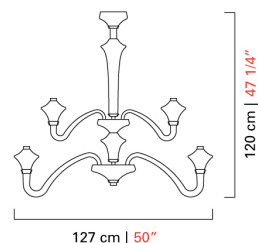

Barovier&Toso

VENEZIA 1295

5720/18

COLLECTION	Metropolis
TYPOLOGY	Chandeliers
HEIGHT	120 cm 47 1/4 inc
DIAMETER	127 cm 50 inc
WEIGHT	37 Kg 82 lbs
LEVELS	2
SWITCHINGS	2
BULBS	18 x 7 G9 - dimmable - included 18 x 7 G9 - dimmable - included 4 x 1.5 Led - not dimmable - included 4 x 1.5 Led - not dimmable - included
CERTIFICATIONS	UL - EAC - cULus
VENETIAN CRYSTAL	Crystal, Grey, Gold, Cadet Blue, Periwinkle, Olive, Sand, Indigo
FINISHING	Brushed Black Nickel, Brushed Gold

127 cm | 50"