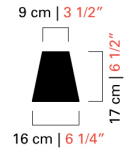

Barovier&Toso

VENEZIA 1295

7039

COLLECTION	Domo Maryland
TYPOLOGY	Chandeliers
HEIGHT	120 cm 47 1/4 inc
WIDTH	163 cm 64 inc
DEPTH	92,5 cm 36 1/2 inc
WEIGHT	35 Kg 77 lbs
LEVELS	1
SWITCHINGS	1
BULBS	16 x 60 E14 - dimmable - not included 16 x 60 E12 - dimmable - not included
CERTIFICATIONS	UL - IMQ - CCC - EAC - cULus
VENETIAN CRYSTAL	Aquamarine, White, Brown, Caramel, Crystal, Liquid citron, Grey, Bluastro, Black, Gold, Light pink, Violet
SHADES	White, Black, Black Inner Gold
FINISHING	Polished Chrome, Dark Chrome *Only Domo Maryland, Fine Brushed Brass *Only Domo Maryland

92,5 cm | 36 1/4\"/>