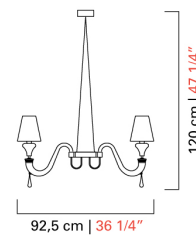

Barovier&Toso

VENEZIA 1295

7039

COLLECTION	Domo Maryland
TYPOLOGY	Chandeliers
HEIGHT	120 cm 47 1/4 inc
WIDTH	163 cm 64 inc
DEPTH	92,5 cm 36 1/2 inc
WEIGHT	35 Kg 77 lbs
LEVELS	1
SWITCHINGS	1
BULBS	16 x 60 E14 - dimmable - not included 16 x 60 E12 - dimmable - not included
CERTIFICATIONS	UL - IMQ - CCC - EAC - cULus
VENETIAN CRYSTAL	Aquamarine, White, Brown, Caramel, Crystal, Liquid citron, Grey, Bluastro, Black, Gold, Light pink, Violet
SHADES	White, Black, Black Inner Gold
FINISHING	Polished Chrome, Dark Chrome *Only Domo Maryland, Fine Brushed Brass *Only Domo Maryland

92,5 cm | 36 1/4\"/>