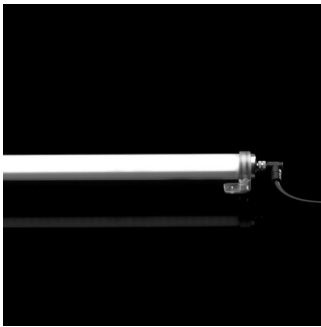

523072

Product Sheet

ares

THE OUTDOOR BY FLOS

ARES s.r.l - Socio Unico
v.le dell'Artigianato n.24 - 20881 Bernareggio - MB (Italy)
www.aresill.net - flos.outdoor@flos.com

Tau

Light for installation on wall or ceiling - surface mounted. Configuration: polycarbonate tube, opal or transparent, with anti-UV filter. Polycarbonate fixing brackets and anodized aluminium closing caps. Protection Rating: IP65 In compliance with EN 60598-1 standards Class of insulation: III Installation: the luminaire is supplied with a screw connector and requires the use of a feeding cable (direct to power supply or for end-to-end connection) to be ordered separately. Parallel wiring required. Maximum end-to-end sequence: 5000mm.

Tau Low Power LED / L. 1554 - Opal Diffuser

IP65   

Warnings

Wall/Ceiling

Ceiling fitting

Wall fitting

Protection against water ingress from the cable

Installation requires a feeding cable (acc. code 172, 173 or 174)

Remote device required

Protection against impact. IK 06 - 1,00 joule

Light Flux, Placement

Product Code Details

523072

Light Source

NATURAL WHITE 4000K LOW POWER LEDs 15W/24Vdc

Total power 15W