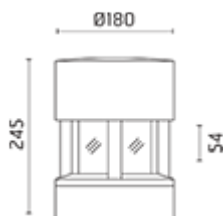

859800

Product Sheet

ares

THE OUTDOOR BY FLOS

ARES s.r.l - Socio Unico
v.le dell'Artigianato n.24 - 20881 Bernareggio - MB (Italy)
www.aresill.net - flos.outdoor@flos.com

Silvia

Outdoor luminaire for installation on wall, ceiling and floor. Configuration: die-cast aluminium structure EN AB-47100 alloy (low copper content), borosilicate transparent or sandblasted glass, moulded silicone gaskets. Double layer coating for high resistance to corrosion: The aluminium components are painted with a double coat using powders which are compliant with QUALICOAT standards: a first layer of epoxy powder (with excellent chemical and mechanical resistance) and a second finishing layer of polyester powder (resistant to UV rays and atmospheric agents). The entire painting process of the aluminium fitting starts from components which have been sand-blasted in advance to make the surface more porous and increase the adherence of the paint. Ares effects alkaline and acid washing to clean the surfaces completely, then rinses with demineralised water to remove any residue particles, subsequently a chemical conversion treatment is done to protect against rusting. Protection Rating: IP65. In compliance with EN 60598-1 standards. Class of insulation: I. Installation: wiring through M20x1,5 cable gland (6- ϕ <12mm cables) placed under the head of the luminaire. Outdoor use requires suitable flexible cables assuring the watertightness of the cable gland.

IP65  

Available Colors for this Version

Silvia / Sandblasted Glass - 360° Emission

Warnings

Bollard

Bollard light

The fitting is equipped with 1 cable input

Ceiling fitting