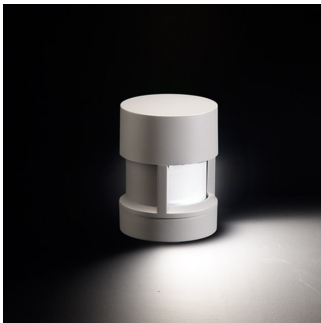

Silvia / Sandblasted Glass - 120° Emission

Warnings

Bollard

Bollard light

The fitting is equipped with 1 cable input

Ceiling fitting

Protection against impact. IK 07 - 02,00 joule

Ceiling

Ceiling fitting

Protection against impact. IK 07 - 02,00 joule

The fitting is equipped with 1 cable input

Wall

Wall fitting

The fitting is equipped with 1 cable input

Ceiling fitting

Protection against impact. IK 07 - 02,00 joule

Product Code Details

853521

Light Source

HIT-CE 35W G12

Light Flux, Placement