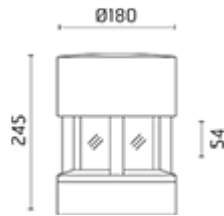

Silvia / Sandblasted Glass - 120° Emission