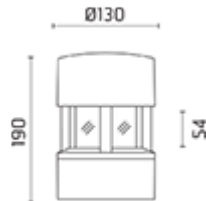

934021

Product Sheet

ares
THE OUTDOOR BY FLOS

ARES s.r.l - Socio Unico
v.le dell'Artigianato n.24 - 20881 Bernareggio - MB (Italy)
www.aresill.net - flos.outdoor@flos.com

Mini Silvia

Outdoor luminaire for installation on wall, ceiling and floor. Configuration: die-cast aluminium structure EN AB-47100 alloy (low copper content), borosilicate transparent or sandblasted glass, moulded silicone gaskets. Double layer coating for high resistance to corrosion: The aluminium components are painted with a double coat using powders which are compliant with QUALICOAT standards: a first layer of epoxy powder (with excellent chemical and mechanical resistance) and a second finishing layer of polyester powder (resistant to UV rays and atmospheric agents). The entire painting process of the aluminium fitting starts from components which have been sand-blasted in advance to make the surface more porous and increase the adherence of the paint. Ares effects alkaline and acid washing to clean the surfaces completely, then rinses with demineralised water to remove any residue particles, subsequently a chemical conversion treatment is done to protect against rusting. Protection Rating: IP65. In compliance with EN 60598-1 standards. Class of insulation: I. Installation: wiring through M16x1,5 cable gland (4,5ϕ<math><10\text{mm}</math> cables) placed under the head of the luminaire. Outdoor use requires suitable flexible cables assuring the watertightness of the cable gland. We recommend installation on a concrete basement or surface, directly with bolts or through the dedicated fixing plate (to be ordered separately).

IP65  

Available Colors for this Version

MiniSilvia / Sandblasted Glass - 120° Emission

Product Code Details

934021

Light Source

TC-DEL 10W G24q-1
Electronic ballast

Warnings