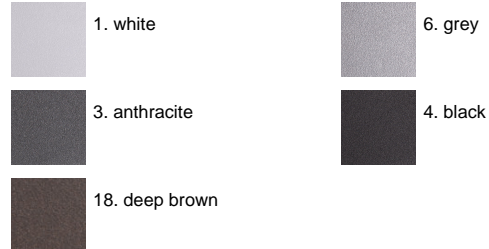

934021

Product Sheet

ares
THE OUTDOOR BY FLOS

ARES s.r.l - Socio Unico
v.le dell'Artigianato n.24 - 20881 Bernareggio - MB (Italy)
www.aresill.net - flos.outdoor@flos.com

Mini Silvia

Outdoor luminaire for installation on wall, ceiling and floor. Configuration: die-cast aluminium structure EN AB-47100 alloy (low copper content), borosilicate transparent or sandblasted glass, moulded silicone gaskets. Double layer coating for high resistance to corrosion: The aluminium components are painted with a double coat using powders which are compliant with QUALICOAT standards: a first layer of epoxy powder (with excellent chemical and mechanical resistance) and a second finishing layer of polyester powder (resistant to UV rays and atmospheric agents). The entire painting process of the aluminium fitting starts from components which have been sand-blasted in advance to make the surface more porous and increase the adherence of the paint. Ares effects alkaline and acid washing to clean the surfaces completely, then rinses with demineralised water to remove any residue particles, subsequently a chemical conversion treatment is done to protect against rusting. Protection Rating: IP65. In compliance with EN 60598-1 standards. Class of insulation: I. Installation: wiring through M16x1,5 cable gland (4,5ϕ<math><10\text{mm}</math> cables) placed under the head of the luminaire. Outdoor use requires suitable flexible cables assuring the watertightness of the cable gland. We recommend installation on a concrete basement or surface, directly with bolts or through the dedicated fixing plate (to be ordered separately).

IP65  

Available Colors for this Version

MiniSilvia / Sandblasted Glass - 120° Emission

Product Code Details

934021

Light Source

TC-DEL 10W G24q-1
Electronic ballast

Warnings