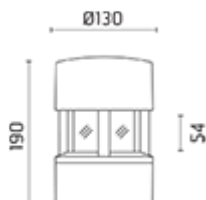

MiniSilvia / Sandblasted Glass - 360° Emission