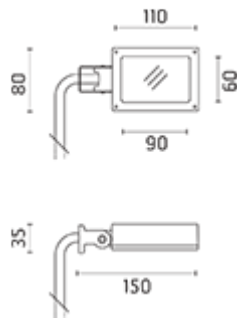

525003

Product Sheet

ares

THE OUTDOOR BY FLOS

ARES s.r.l - Socio Unico
v.le dell'Artigianato n.24 - 20881 Bernareggio - MB (Italy)
www.aresill.net - flos.outdoor@flos.com

Perseo 4

Adjustable projector for installation on wall, on pole/bracket or on floor. Configuration: die-cast aluminium structure, EN AB-47100 alloy (low copper content). Glass diffuser: extra-clear or sandblasted. Double layer coating for high resistance to corrosion: the aluminium components are painted with a double coat using powders which are compliant with QUALICOAT standards: a first layer of epoxy powder (with excellent chemical and mechanical resistance) and a second finishing layer of polyester powder (resistant to UV rays and atmospheric agents). The entire painting process of the aluminium fitting starts from components which have been sand-blasted in advance to make the surface more porous and increase the adherence of the paint. Ares effects alkaline and acid washing to clean the surfaces completely, then rinses with demineralised water to remove any residue particles, subsequently a chemical conversion treatment is done to protect against rusting. Protection rating: IP65. In compliance with EN60598-1 standards. Class of insulation: II. Installation: the luminaire is equipped with 700mm cable for an easy-to-make connection. The bracket/pole is supplied with a 2-way terminal block for 3-conductor cables - IP68. We recommend the use of a connection system with a protection degree greater than or equal to the protection degree of the luminaire.

IP65  

Available Colors for this Version

Perseo4 Mid-Power LED / Adjustable - Sandblasted Glass

Product Code Details

525003

Light Source

WARM WHITE 3000K MID-POWER LEDs 6,6W/100÷240V
Total power 9W
LED lm 899 ÷ OUTPUT lm 468
CRI>80
Integral electronic power supply

Warnings

Projector

Floor installation

Pre-wired with approx 700mm of cable.

Wall fitting

Protection against impact. IK 05 - 0,70 joule

Pole Top

Installation on pole