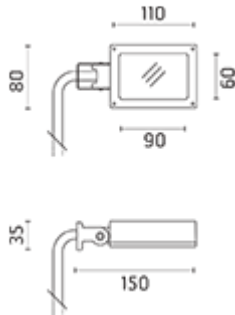

525002

Product Sheet

ares

THE OUTDOOR BY FLOS

ARES s.r.l - Socio Unico
v.le dell'Artigianato n.24 - 20881 Bernareggio - MB (Italy)
www.aresill.net - flos.outdoor@flos.com

Perseo 4

Adjustable projector for installation on wall, on pole/bracket or on floor. Configuration: die-cast aluminium structure, EN AB-47100 alloy (low copper content). Glass diffuser: extra-clear or sandblasted. Double layer coating for high resistance to corrosion: the aluminium components are painted with a double coat using powders which are compliant with QUALICOAT standards: a first layer of epoxy powder (with excellent chemical and mechanical resistance) and a second finishing layer of polyester powder (resistant to UV rays and atmospheric agents). The entire painting process of the aluminium fitting starts from components which have been sand-blasted in advance to make the surface more porous and increase the adherence of the paint. Ares effects alkaline and acid washing to clean the surfaces completely, then rinses with demineralised water to remove any residue particles, subsequently a chemical conversion treatment is done to protect against rusting. Protection rating: IP65. In compliance with EN60598-1 standards. Class of insulation: II. Installation: the luminaire is equipped with 700mm cable for an easy-to-make connection. The bracket/pole is supplied with a 2-way terminal block for 3-conductor cables - IP68. We recommend the use of a connection system with a protection degree greater than or equal to the protection degree of the luminaire.

IP65  

Available Colors for this Version

Perseo4 Mid-Power LED / Adjustable - Sandblasted Glass

Warnings

Projector

Pole Top

Product Code Details

525002

Code: 157
Wall bracket
300 mm

Code: 158
Wall bracket
600 mm

Code: 237
SPD: (Surge Protection Device) 275Vac
Maximum discharge current 10KA (8/20 μ s)
Maximum operating current 5A
Suitable for series connection - IP66