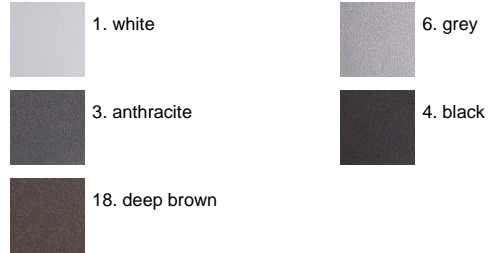

525002

Product Sheet

ares

THE OUTDOOR BY FLOS

ARES s.r.l - Socio Unico
v.le dell'Artigianato n.24 - 20881 Bernareggio - MB (Italy)
www.aresill.net - flos.outdoor@flos.com

Perseo 4

Adjustable projector for installation on wall, on pole/bracket or on floor. Configuration: die-cast aluminium structure, EN AB-47100 alloy (low copper content). Glass diffuser: extra-clear or sandblasted. Double layer coating for high resistance to corrosion: the aluminium components are painted with a double coat using powders which are compliant with QUALICOAT standards: a first layer of epoxy powder (with excellent chemical and mechanical resistance) and a second finishing layer of polyester powder (resistant to UV rays and atmospheric agents). The entire painting process of the aluminium fitting starts from components which have been sand-blasted in advance to make the surface more porous and increase the adherence of the paint. Ares effects alkaline and acid washing to clean the surfaces completely, then rinses with demineralised water to remove any residue particles, subsequently a chemical conversion treatment is done to protect against rusting. Protection rating: IP65. In compliance with EN60598-1 standards. Class of insulation: II. Installation: the luminaire is equipped with 700mm cable for an easy-to-make connection. The bracket/pole is supplied with a 2-way terminal block for 3-conductor cables - IP68. We recommend the use of a connection system with a protection degree greater than or equal to the protection degree of the luminaire.

IP65  

Available Colors for this Version

Perseo4 Mid-Power LED / Adjustable - Sandblasted Glass

Warnings

Projector

Pole Top

Product Code Details

525002