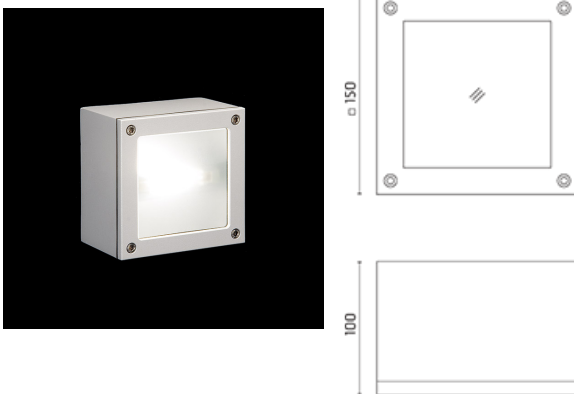

898523

Product Sheet

ares

THE OUTDOOR BY FLOS

ARES s.r.l - Socio Unico
v.le dell'Artigianato n.24 - 20881 Bernareggio - MB (Italy)
www.aresill.net - flos.outdoor@flos.com

Paola

Luminaire for installation on wall or on ceiling - surface mounted. Configuration: die-cast aluminium structure, EN AB-47100 alloy (low copper content). Glass diffuser: transparent or sandblasted, fixed to the aluminium frame through a robotic gluing system. Double layer coating for high resistance to corrosion: the aluminium components are painted with a double coat using powders that are compliant with QUALICOAT standards: a first layer of epoxy powder (with excellent chemical and mechanical resistance) and a second finishing layer of polyester powder (resistant to UV rays and atmospheric agents). The entire painting process of the aluminium fitting starts from components that have been sandblasted in advance to make the surface more porous and increase the adherence of the paint. Ares effects alkaline and acid washing to clean the surfaces completely, then rinses with demineralised water to remove any residue particles, subsequently a chemical conversion treatment is done to protect against rusting. Protection rating: IP65. In compliance with EN 60598-1 standards. Class of insulation: I. Installation: Paolina: wiring through a PG9 nickel-plated brass cable gland (3,5mm-Ø<8mm cables); Paola: wiring through two M16 plastic cable glands (4,5mm-Ø<10mm cables). Outdoor use requires suitable flexible cables assuring the watertightness of the cable gland.

IP65   

Available Colors for this Version

Paolina / All-light - Sandblasted Glass

Warnings

Wall/Ceiling

Ceiling fitting

Wall fitting

The fitting is equipped with 1 cable input for Paolina

The fitting is equipped with 2 cable input for Paola.

Protection against impact.
IK 08 - 5,00 joule for Paola
IK 07 - 2,00 joule for Paolina

Product Code Details

898523

Light Source

TC-TEL 18W GX24q-2
Electronic ballast