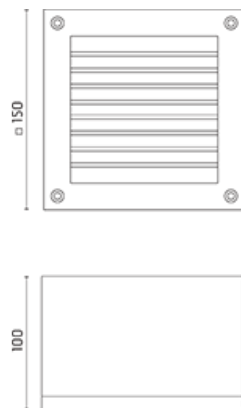

Paolina / Directional Louvre - Sandblasted Glass

Warnings

Wall

Ceiling fitting

Wall fitting

The fitting is equipped with 1 cable input for Paolina

The fitting is equipped with 2 cable input for Paola.

Protection against impact.
IK 08 - 5,00 joule for Paola
IK 07 - 2,00 joule for Paolina

Light Flux, Placement

Product Code Details

898505

Light Source

TC-TEL 18W GX24q-2

Electronic ballast