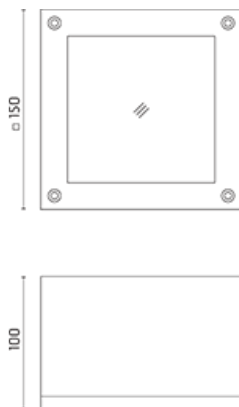

Paolina / All-light - Sandblasted Glass

Warnings

Wall/Ceiling

Ceiling fitting

Wall fitting

The fitting is equipped with 1 cable input for Paolina

The fitting is equipped with 2 cable input for Paola.

Protection against impact.
IK 08 - 5,00 joule for Paola
IK 07 - 2,00 joule for Paolina

Product Code Details

891823

Light Source

QT-DE 12 60W R7s (75mm)

Light Flux, Placement