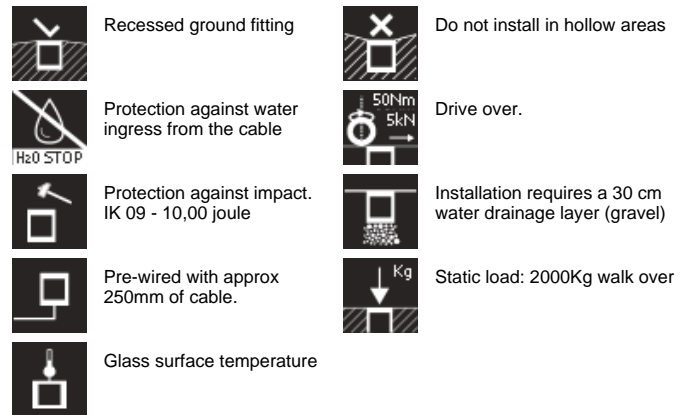

Available Colors for this Version

Warnings

Ground Recessed