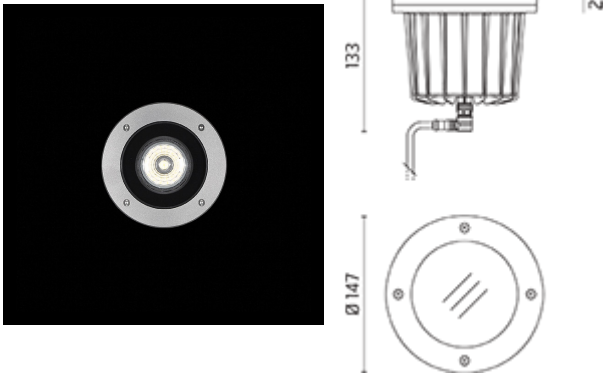

Naboo145 CoB LED / Adjustable Optic - Narrow Beam 16°