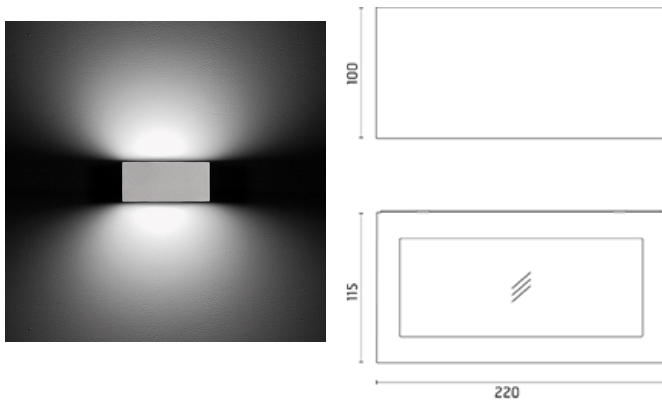

529005

Product Sheet

ares

THE OUTDOOR BY FLOS

ARES s.r.l - Socio Unico
v.le dell'Artigianato n.24 - 20881 Bernareggio - MB (Italy)
www.aresill.net - flos.outdoor@flos.com

Midna

Luminaire for installation on wall - surface mounted. Configuration: polycarbonate structure and die-cast aluminium cover and base, EN AB-47100 alloy (low copper content) Double layer coating for high resistance to corrosion: the aluminium components are painted with a double coat using powders that are compliant with QUALICOAT standards: a first layer of epoxy powder (with excellent chemical and mechanical resistance) and a second finishing layer of polyester powder (resistant to UV rays and atmospheric agents). The entire painting process of the aluminium fitting starts from components that have been sandblasted in advance to make the surface more porous and increase the adherence of the paint. Ares effects alkaline and acid washing to clean the surfaces completely, then rinses with demineralised water to remove any residue particles, subsequently a chemical conversion treatment is done to protect against rusting. Protection rating: IP65 In compliance with EN 60598-1 standards Class of insulation: I Installation: wiring through two cable holders (8mm- \varnothing <13mm cables). Outdoor use requires suitable flexible cables assuring the watertightness of the cable holder.

Midna / Bidirectional

Product Code Details

529005

Light Source

TC-DEL 18W G24q-2
Electronic ballast

IP65   

Available Colors for this Version

Warnings

Wall

Wall fitting

The fitting is equipped with 2 cable input.

Protection against impact.
IK 09 - 10,00 joule

Light Flux, Placement

Accessories

This product has no accessories