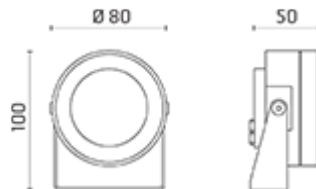

## Martina Aqua

Adjustable spotlight. Configuration: AISI 316L stainless steel structure and adjustable bracket. Glass diffuser: transparent or sandblasted with silkscreen border, fixed through a robotic gluing system. Protection rating: IP68 (1000mm). In compliance with EN60598-1 standards. Class of insulation: III. Installation: the luminaire is equipped with 5000mm cable. Martina Aqua 24V and Maxi Martina Aqua 24V are equipped with a dc/dc highly efficient resin-coated converter that removes electromagnetic interference and protects against polarity reversal and sudden voltage peak. Parallel wiring required. Mini Martina Aqua, Martina Aqua RGB and Maxi Martina Aqua RGB requires connection in series. SELV equivalent remote power supply required. We recommend the use of a connection system with a protection degree greater than or equal to the protection degree of the luminaire.

Martina Aqua Power LED / Inox 316L  
Underwater - Transparent Glass -  
Adjustable - Wide Beam 50°

IP68 (1MT)    

Available Colors for this Version

Warnings

Underwater

Pre-wired with approx 5000mm of cable.