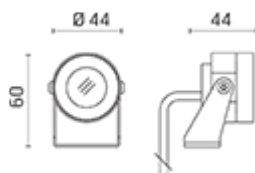

MiniMartina RGB Power LED / Sandblasted Glass - Adjustable