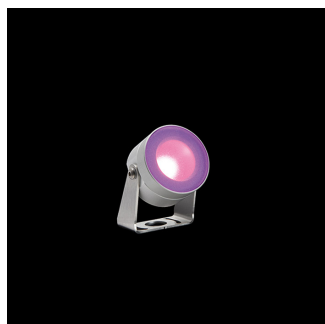

## Martina

Adjustable spotlight. Configuration: turned and anodized (raw or painted) aluminium structure with stainless steel adjustable bracket. Glass diffuser: transparent or sandblasted with silkscreen border, fixed through a robotic gluing system. Double layer coating for high resistance to corrosion: the aluminium components are painted with a double coat using powders which are compliant with QUALICOAT standards: a first layer of epoxy powder (with excellent chemical and mechanical resistance) and a second finishing layer of polyester powder (resistant to UV rays and atmospheric agents). The entire painting process of the aluminium fitting starts from components which have been sand-blasted in advance to make the surface more porous and increase the adherence of the paint. Ares effects alkaline and acid washing to clean the surfaces completely, then rinses with demineralised water to remove any residue particles, subsequently a chemical conversion treatment is done to protect against rusting. Protection rating: IP67. In compliance with EN60598-1 standards. Class of insulation: III. Installation: the luminaire is equipped with 2000mm cable. Martina 24V and Maxi Martina 24V are equipped with a dc/dc highly efficient resin-coated converter that removes electromagnetic interference and protects against polarity reversal and sudden voltage peak. Parallel wiring required. Mini Martina, Martina RGB and Maxi Martina RGB requires connection in series. We recommend the use of a connection system with a protection degree greater than or equal to the protection degree of the luminaire.

#### Projector

Ceiling lamp.

Floor installation

Remote device required

Wall lamp.

Pre-wired with approx 2000mm of cable.

Protection against impact.  
IK 05 - 0,70 joule MiniMartina  
IK 07 - 2,00 joule  
Martina/MaxiMartina

### MiniMartina RGB Power LED / Sandblasted Glass - Adjustable