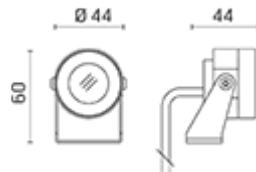

10514412

Product Sheet

ares
THE OUTDOOR BY FLOS

ARES s.r.l - Socio Unico
v.le dell'Artigianato n.24 - 20881 Bernareggio - MB (Italy)
www.aresill.net - flos.outdoor@flos.com

Martina

Adjustable spotlight. Configuration: turned and anodized (raw or painted) aluminium structure with stainless steel adjustable bracket. Glass diffuser: transparent or sandblasted with silkscreen border, fixed through a robotic gluing system. Double layer coating for high resistance to corrosion: the aluminium components are painted with a double coat using powders which are compliant with QUALICOAT standards: a first layer of epoxy powder (with excellent chemical and mechanical resistance) and a second finishing layer of polyester powder (resistant to UV rays and atmospheric agents). The entire painting process of the aluminium fitting starts from components which have been sand-blasted in advance to make the surface more porous and increase the adherence of the paint. Ares effects alkaline and acid washing to clean the surfaces completely, then rinses with demineralised water to remove any residue particles, subsequently a chemical conversion treatment is done to protect against rusting. Protection rating: IP67. In compliance with EN60598-1 standards. Class of insulation: III. Installation: the luminaire is equipped with 2000mm cable. Martina 24V and Maxi Martina 24V are equipped with a dc/dc highly efficient resin-coated converter that removes electromagnetic interference and protects against polarity reversal and sudden voltage peak. Parallel wiring required. Mini Martina, Martina RGB and Maxi Martina RGB requires connection in series. We recommend the use of a connection system with a protection degree greater than or equal to the protection degree of the luminaire.

MiniMartina Power LED / Transparent Glass - Adjustable - Narrow Beam 10°

IP67

Available Colors for this Version

8. anodized aluminium

Warnings

Projector

Ceiling lamp.

Wall lamp.