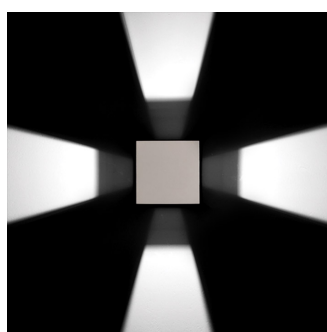

## Leo

Luminaire for installation on wall and on post - surface mounted. Configuration: die-cast aluminium structure, EN AB-47100 alloy (low copper content). Diffuser: lens or transparent or sandblasted glass fixed to the structure through a robotic gluing system. Double layer coating for high resistance to corrosion: the aluminium components are painted with a double coat using powders that are compliant with QUALICOAT standards: a first layer of epoxy powder (with excellent chemical and mechanical resistance) and a second finishing layer of polyester powder (resistant to UV rays and atmospheric agents). The entire painting process of the aluminium fitting starts from components that have been sandblasted in advance to make the surface more porous and increase the adherence of the paint. Ares effects alkaline and acid washing to clean the surfaces completely, then rinses with demineralised water to remove any residue particles, subsequently a chemical conversion treatment is done to protect against rusting. Protection rating: IP65 In compliance with EN 60598-1 standards Class of insulation: I Installation: wiring through two cable holders (8mm- $\varnothing$ <13mm cables). Outdoor use requires suitable flexible cables assuring the watertightness of the cable holder. For watertightness to be assured the use of a multicore cable is mandatory, the use of single unipolar cables is not allowed.

### Leo160 / Omnidirectional - Medium Beam 40°

IP65