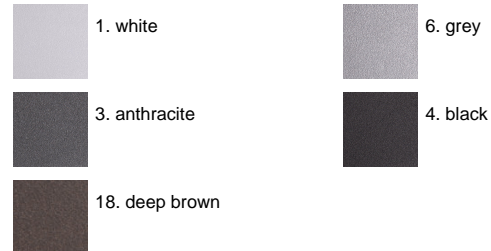

12335136

Product Sheet

ares

THE OUTDOOR BY FLOS

ARES s.r.l - Socio Unico
v.le dell'Artigianato n.24 - 20881 Bernareggio - MB (Italy)
www.aresill.net - flos.outdoor@flos.com

Leo

Luminaire for installation on wall and on post - surface mounted. Configuration: die-cast aluminium structure, EN AB-47100 alloy (low copper content). Diffuser: lens or transparent or sandblasted glass fixed to the structure through a robotic gluing system. Double layer coating for high resistance to corrosion: the aluminium components are painted with a double coat using powders that are compliant with QUALICOAT standards: a first layer of epoxy powder (with excellent chemical and mechanical resistance) and a second finishing layer of polyester powder (resistant to UV rays and atmospheric agents). The entire painting process of the aluminium fitting starts from components that have been sandblasted in advance to make the surface more porous and increase the adherence of the paint. Ares effects alkaline and acid washing to clean the surfaces completely, then rinses with demineralised water to remove any residue particles, subsequently a chemical conversion treatment is done to protect against rusting. Protection rating: IP65 In compliance with EN 60598-1 standards Class of insulation: I Installation: wiring through two cable holders (8mm- \varnothing <13mm cables). Outdoor use requires suitable flexible cables assuring the watertightness of the cable holder. For watertightness to be assured the use of a multicore cable is mandatory, the use of single unipolar cables is not allowed.

Leo160 on post / Bidirectional - Transparent Glass

IP65   

Available Colors for this Version

Warnings

Bollard

The fitting is equipped with 2 cable input.

Protection against impact. IK 05 - 0,70 joule

Light Flux, Placement