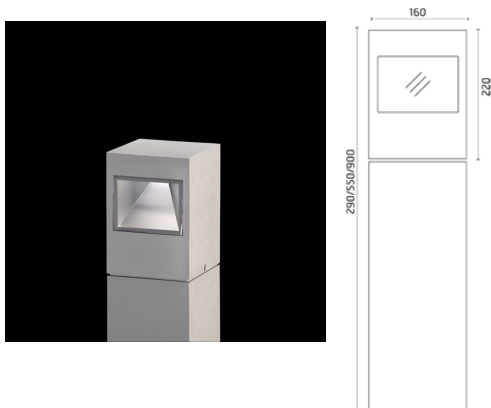

12335136

Product Sheet

ares

THE OUTDOOR BY FLOS

ARES s.r.l - Socio Unico
v.le dell'Artigianato n.24 - 20881 Bernareggio - MB (Italy)
www.aresill.net - flos.outdoor@flos.com

Leo

Luminaire for installation on wall and on post - surface mounted. Configuration: die-cast aluminium structure, EN AB-47100 alloy (low copper content). Diffuser: lens or transparent or sandblasted glass fixed to the structure through a robotic gluing system. Double layer coating for high resistance to corrosion: the aluminium components are painted with a double coat using powders that are compliant with QUALICOAT standards: a first layer of epoxy powder (with excellent chemical and mechanical resistance) and a second finishing layer of polyester powder (resistant to UV rays and atmospheric agents). The entire painting process of the aluminium fitting starts from components that have been sandblasted in advance to make the surface more porous and increase the adherence of the paint. Ares effects alkaline and acid washing to clean the surfaces completely, then rinses with demineralised water to remove any residue particles, subsequently a chemical conversion treatment is done to protect against rusting. Protection rating: IP65 In compliance with EN 60598-1 standards Class of insulation: I Installation: wiring through two cable holders (8mm- \varnothing <13mm cables). Outdoor use requires suitable flexible cables assuring the watertightness of the cable holder. For watertightness to be assured the use of a multicore cable is mandatory, the use of single unipolar cables is not allowed.

Leo160 on post / Bidirectional - Transparent Glass

IP65   

Available Colors for this Version

Warnings

Bollard

The fitting is equipped with 2 cable input.

Protection against impact. IK 05 - 0,70 joule

Light Flux, Placement