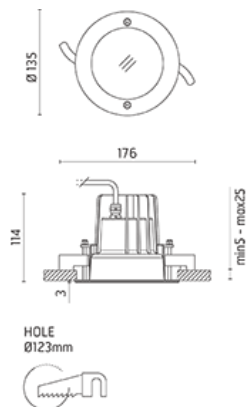

Leila135 CoB LED / Stainless Steel Frame - Medium Beam 30° (Leila Direct 230V)

IP66

Available Colors for this Version

Warnings

Ceiling Recessed

Recessed ceiling fitting

Pre-wired with approx 250mm of cable.

Protection against water ingress from the cable

Protection against impact.
IK 06 - 1,00 joule (Leila105-135)
IK 07 - 2,00 joule (Leila165-225)

Light Flux, Placement

Product Code Details

536061

Light Source

WARM WHITE 3000K CoB LED 10W/220÷230V

Total power 12W

LED lm 951 ÷ OUTPUT lm 687

CRI >80

Led module set up to work directly connected to the mains