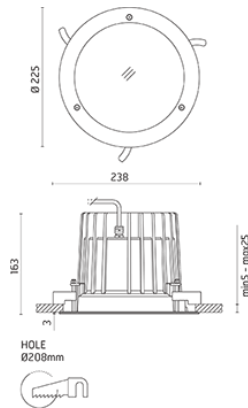

Leila225 CoB LED / Painted Frame - Asymmetric Optic 12° - Medium Beam 20°

IP66

Available Colors for this Version

1. white

Warnings

Ceiling Recessed

Recessed ceiling fitting

Pre-wired with approx 250mm of cable.

Protection against water ingress from the cable

Protection against impact.
IK 06 - 1,00 joule (Leila105-135)
IK 07 - 2,00 joule (Leila165-225)

Light Flux, Placement

Product Code Details

536058

Light Source

WARM WHITE 3000K CoB LED 38W/220÷240V

Total power 43W

LED lm 5016 ÷ OUTPUT lm 3256

CRI >80

Kit with remote electronic power supply