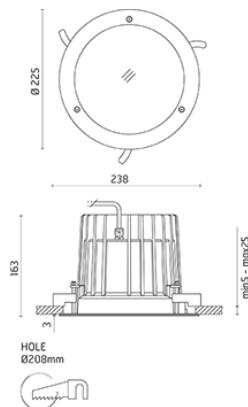

Leila225 CoB LED / Stainless Steel Frame - Wide Beam 45°

IP66

Available Colors for this Version

Warnings

Ceiling Recessed

Recessed ceiling fitting

H2O STOP

Protection against water ingress from the cable

Pre-wired with approx 250mm of cable.

Protection against impact.
IK 06 - 1,00 joule (Leila105-135)
IK 07 - 2,00 joule (Leila165-225)

Light Flux, Placement

Product Code Details

536048

Light Source

WARM WHITE 3000K CoB LED 38W/220÷240V

Total power 43W

LED lm 5016 ÷ OUTPUT lm 3308

CRI >80

Kit with remote electronic power supply