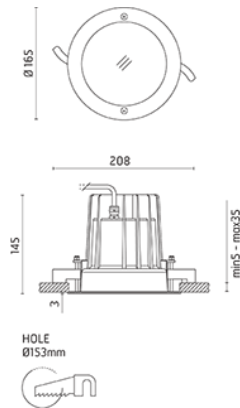

Leila165 CoB LED / Painted Frame - Asymmetric Optic 12° - Wide Beam 40°

IP66

Available Colors for this Version

1. white

Warnings

Ceiling Recessed

Recessed ceiling fitting

Pre-wired with approx 250mm of cable.

Protection against water ingress from the cable

Protection against impact.
IK 06 - 1,00 joule (Leila105-135)
IK 07 - 2,00 joule (Leila165-225)

Light Flux, Placement

Product Code Details

536044

Light Source

WARM WHITE 3000K CoB LED 26W/220÷240V

Total power 30W

LED lm 3249 ÷ OUTPUT lm 2158

CRI >80

Kit with remote electronic power supply