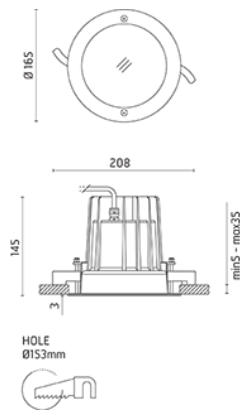

Leila165 CoB LED / Painted Frame - Asymmetric Optic 12° - Wide Beam 40°

IP66

Available Colors for this Version

1. white

Warnings

Ceiling Recessed

Recessed ceiling fitting

Pre-wired with approx 250mm of cable.

Protection against water ingress from the cable

Protection against impact.
IK 06 - 1,00 joule (Leila105-135)
IK 07 - 2,00 joule (Leila165-225)

Light Flux, Placement

Product Code Details

536043

Light Source

NATURAL WHITE 4000K CoB LED 26W/220÷240V

Total power 30W

LED lm 3408 ÷ OUTPUT lm 2263

CRI >80

Kit with remote electronic power supply