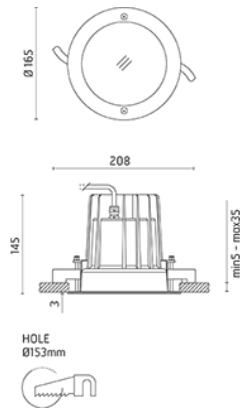

Leila165 CoB LED / Painted Frame - Asymmetric Optic 12° - Medium Beam 30°

IP66

Available Colors for this Version

1. white

Warnings

Ceiling Recessed

Recessed ceiling fitting

Pre-wired with approx 250mm of cable.

Protection against water ingress from the cable

Protection against impact.
IK 06 - 1,00 joule (Leila105-135)
IK 07 - 2,00 joule (Leila165-225)

Light Flux, Placement

Product Code Details

536042

Light Source

WARM WHITE 3000K CoB LED 26W/220÷240V

Total power 30W

LED lm 3249 ÷ OUTPUT lm 2254

CRI >80

Kit with remote electronic power supply