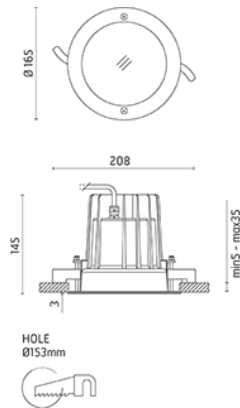

Leila165 CoB LED / Painted Frame - Wide Beam 45°

IP66

Available Colors for this Version

1. white

Warnings

Ceiling Recessed

Recessed ceiling fitting

Pre-wired with approx 250mm of cable.

H2O STOP

Protection against water ingress from the cable

Protection against impact.
IK 06 - 1,00 joule (Leila105-135)
IK 07 - 2,00 joule (Leila165-225)

Light Flux, Placement

Product Code Details

536039

Light Source

NATURAL WHITE 4000K CoB LED 26W/220÷240V

Total power 30W

LED lm 3408 ÷ OUTPUT lm 2830

CRI >80

Kit with remote electronic power supply