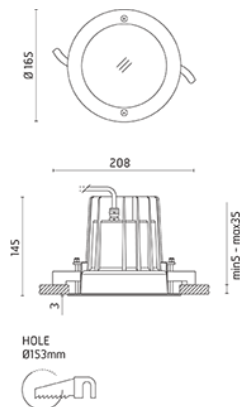

Leila165 CoB LED / Stainless Steel Frame - Asymmetric Optic 12° - Medium Beam 30°

IP66

Available Colors for this Version

Warnings

Ceiling Recessed

Recessed ceiling fitting

Pre-wired with approx 250mm of cable.

Protection against water ingress from the cable

Protection against impact.
IK 06 - 1,00 joule (Leila105-135)
IK 07 - 2,00 joule (Leila165-225)

Light Flux, Placement

Product Code Details

536033

Light Source

NATURAL WHITE 4000K CoB LED 26W/220÷240V

Total power 30W

LED lm 3408 ÷ OUTPUT lm 2364

CRI >80

Kit with remote electronic power supply