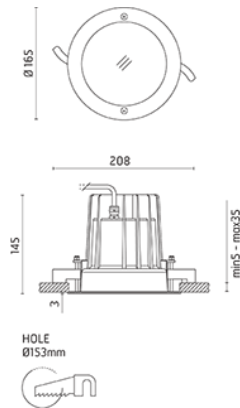

Leila165 CoB LED / Stainless Steel Frame - Wide Beam 45°

IP66

Available Colors for this Version

Warnings

Ceiling Recessed

Recessed ceiling fitting

Protection against water ingress from the cable

Pre-wired with approx 250mm of cable.

Code: 236
2 way terminal block 3 poles IP68
(Ø 5,5÷12 mm cable)

Code: 237
SPD: (Surge Protection Device) 275Vac
Maximum discharge current 10KA (8/20µs)
Maximum operating current 5A
Suitable for series connection - IP66