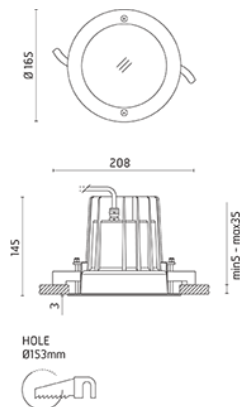

Leila165 CoB LED / Stainless Steel Frame - Medium Beam 20°

IP66

Available Colors for this Version

Warnings

Ceiling Recessed

Recessed ceiling fitting

H2O STOP

Protection against water ingress from the cable

Pre-wired with approx 250mm of cable.

Protection against impact.
IK 06 - 1,00 joule (Leila105-135)
IK 07 - 2,00 joule (Leila165-225)

Light Flux, Placement

Product Code Details

536030

Light Source

WARM WHITE 3000K CoB LED 26W/220÷240V

Total power 30W

LED lm 3249 ÷ OUTPUT lm 2759

CRI >80

Kit with remote electronic power supply