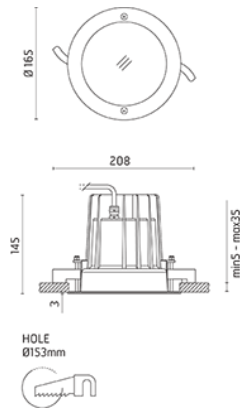

IP66

Available Colors for this Version

0. Inox

Warnings

Ceiling Recessed

Recessed ceiling fitting

Pre-wired with approx 250mm of cable.

Protection against water ingress from the cable

Protection against impact.
IK 06 - 1,00 joule (Leila105-135)
IK 07 - 2,00 joule (Leila165-225)

Leila165 CoB LED / Stainless Steel Frame - Medium Beam 20°

Light Flux, Placement

Product Code Details

536029

Light Source

NATURAL WHITE 4000K CoB LED 26W/220÷240V

Total power 30W

LED lm 3408 ÷ OUTPUT lm 2894

CRI >80

Kit with remote electronic power supply