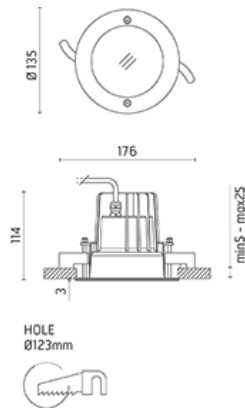

Leila135 CoB LED / Painted Frame - Asymmetric Optic 12° - Medium Beam 20°

IP66

Available Colors for this Version

1. white

Warnings

Ceiling Recessed

Recessed ceiling fitting

Pre-wired with approx 250mm of cable.

Protection against water ingress from the cable

Protection against impact.
IK 06 - 1,00 joule (Leila105-135)
IK 07 - 2,00 joule (Leila165-225)

Light Flux, Placement

Product Code Details

536025

Light Source

NATURAL WHITE 4000K CoB LED 14W/220÷240V

Total power 16W

LED lm 1716 ÷ OUTPUT lm 1015

CRI >80

Kit with remote electronic power supply