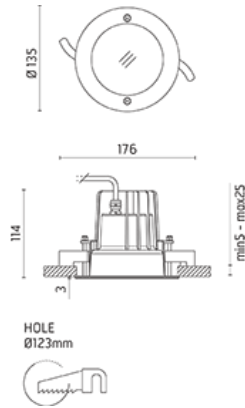

Leila135 CoB LED / Painted Frame - Wide Beam 40°

IP66

Available Colors for this Version

1. white

Warnings

Ceiling Recessed

Recessed ceiling fitting

Pre-wired with approx 250mm of cable.

Protection against water ingress from the cable

Protection against impact.
IK 06 - 1,00 joule (Leila105-135)
IK 07 - 2,00 joule (Leila165-225)

Light Flux, Placement

Product Code Details

536024

Light Source

WARM WHITE 3000K CoB LED 12W/220÷240V

Total power 16W

LED lm 1744 ÷ OUTPUT lm 1175

CRI >80

Kit with remote electronic power supply