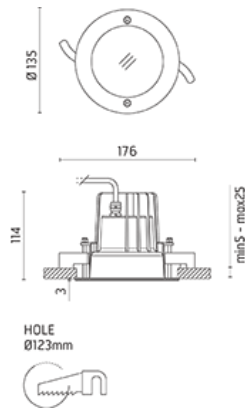

Leila135 CoB LED / Painted Frame - Wide Beam 40°

IP66

Available Colors for this Version

1. white

Warnings

Ceiling Recessed

Recessed ceiling fitting

Pre-wired with approx 250mm of cable.

Protection against water ingress from the cable

Protection against impact.
IK 06 - 1,00 joule (Leila105-135)
IK 07 - 2,00 joule (Leila165-225)

Light Flux, Placement

Product Code Details

536023

Light Source

NATURAL WHITE 4000K CoB LED 12W/220÷240V

Total power 16W

LED lm 1829 ÷ OUTPUT lm 1232

CRI >80

Kit with remote electronic power supply