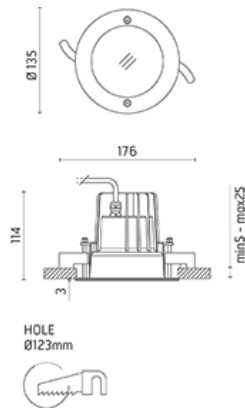

Leila135 CoB LED / Stainless Steel Frame - Medium Beam 20°

IP66

Available Colors for this Version

Warnings

Ceiling Recessed

Recessed ceiling fitting

Pre-wired with approx 250mm of cable.

Protection against water ingress from the cable

Protection against impact.
IK 06 - 1,00 joule (Leila105-135)
IK 07 - 2,00 joule (Leila165-225)

Light Flux, Placement

Product Code Details

536013

Light Source

NATURAL WHITE 4000K CoB LED 12W/220÷240V

Total power 16W

LED lm 1829 ÷ OUTPUT lm 1210

CRI >80

Kit with remote electronic power supply